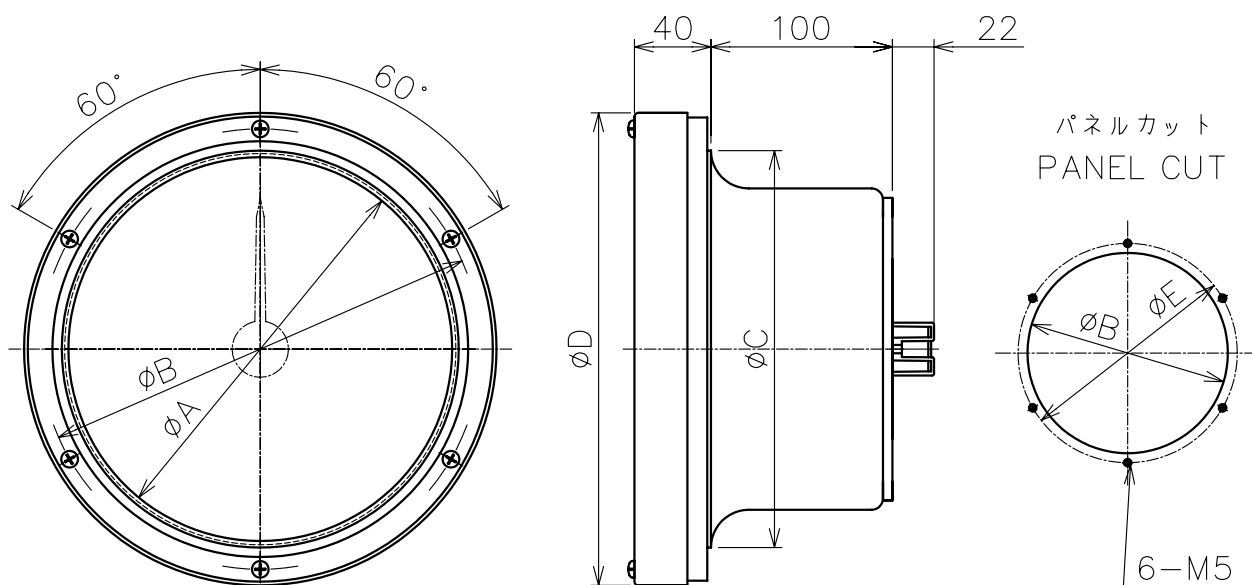

Wind Indicator

風向風速計

Receiver

受信器

NWS200

TYPE (型式)	A	B	C	D	E
NWS200L NWS200E	200	232	210	250	212

NWS200L : with illumination

NWS200E : without illumination