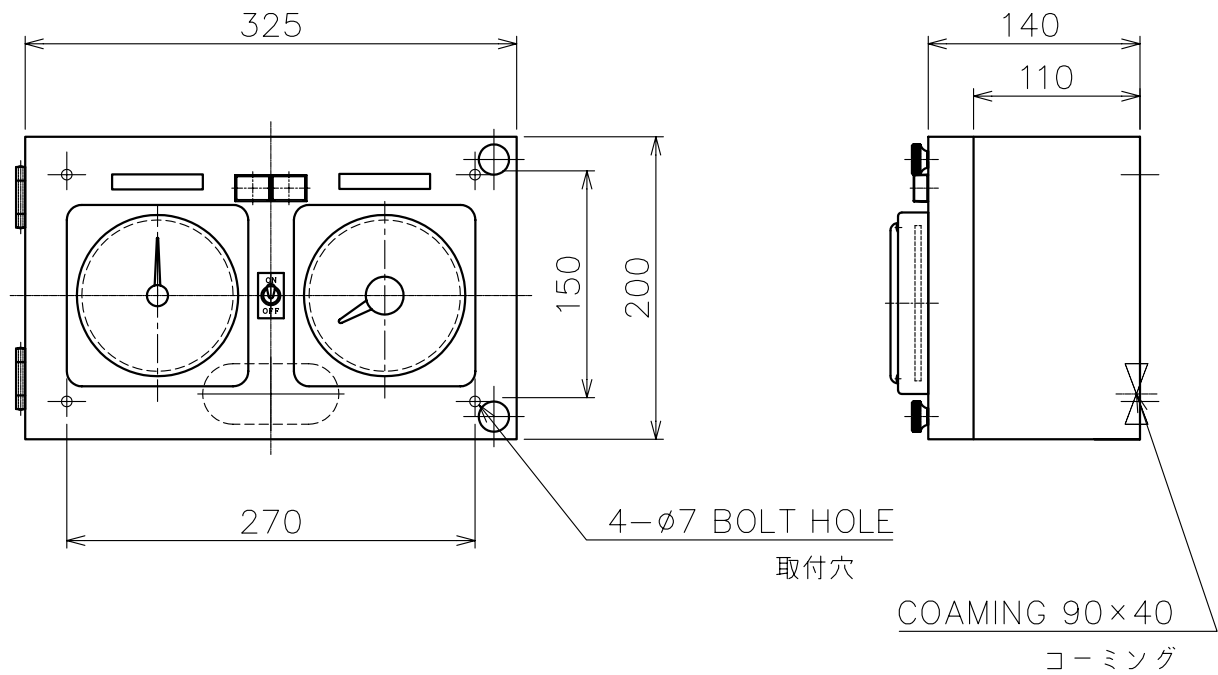

受信器

NSD-IB100

NSD-IB130

NSD-IB100L NSD-IB130L : with illumination

NSD-IB100E NSD-IB130E : without illumination

Wind Indicator

風向風速計

Receiver