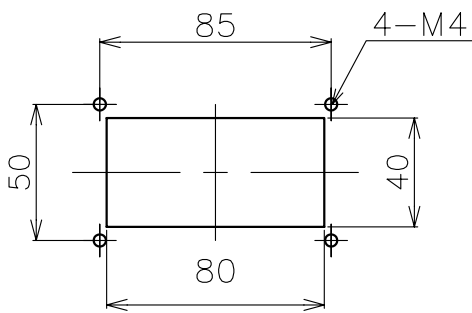

Wind Indicator

風向風速計

Switch Panel

スイッチパネル

N-SP

N-SPD

N-SP

N-SPD

パネルカット PANEL CUT