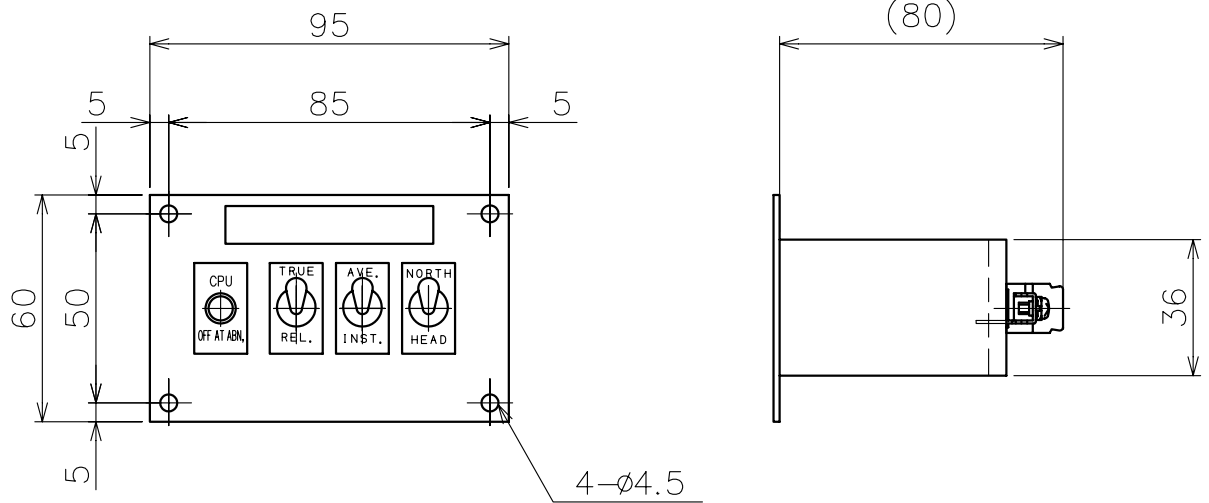

Wind Indicator

風向風速計

Switch Panel

スイッチパネル

N-SP