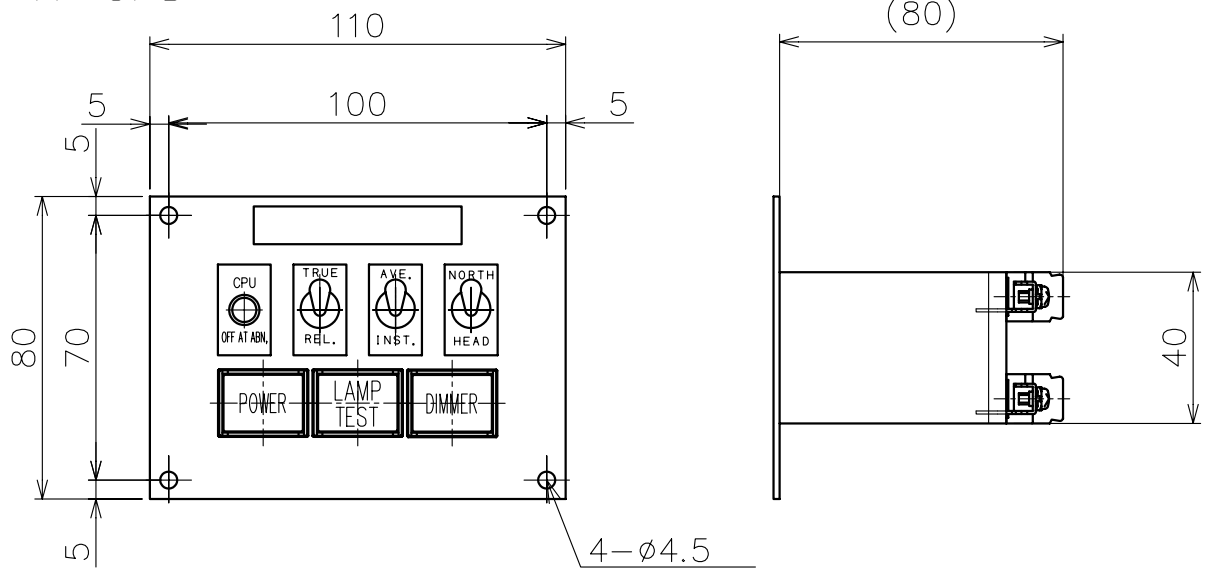

Wind Indicator

風向風速計

Switch Panel

スイッチパネル

N-SP

N-SPD

N-SP

N-SPD

パネルカット PANEL CUT