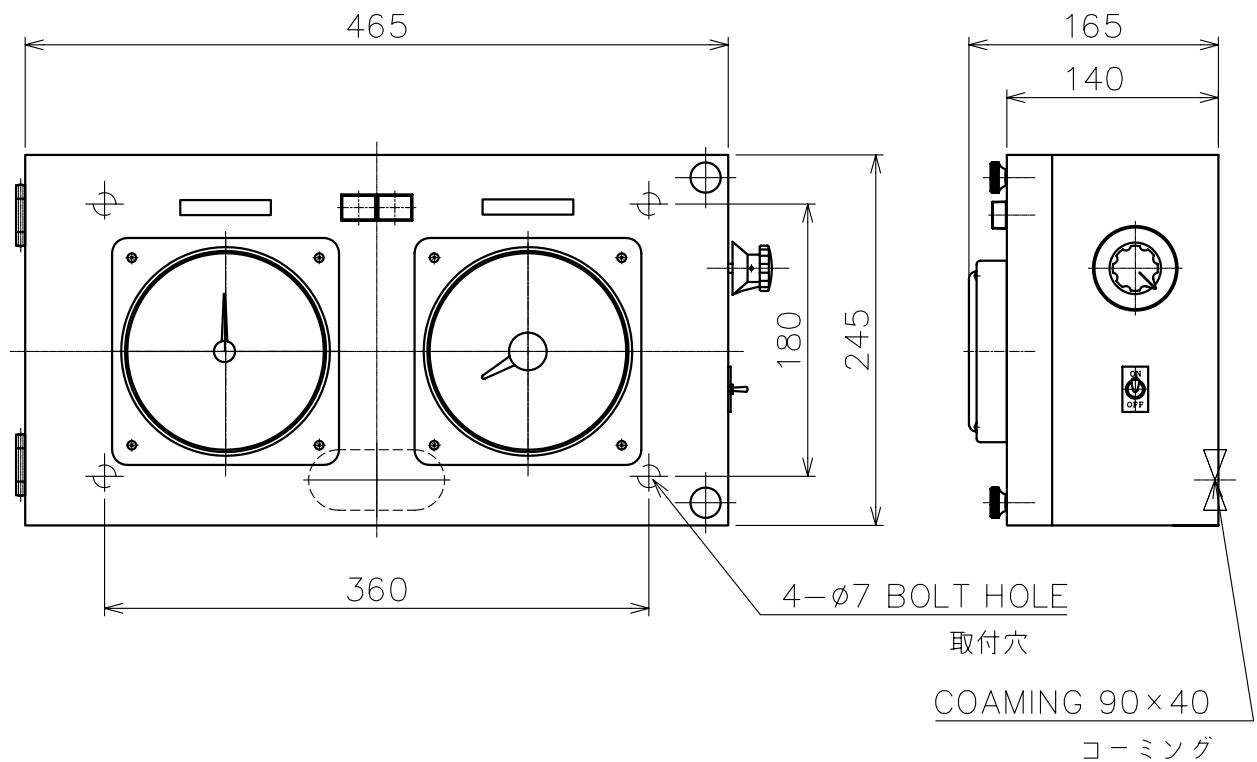

受信器

NSD-IB100

NSD-IB130

NSD-IB100L NSD-IB130L : with illumination

NSD-IB100E NSD-IB130E : without illumination

Wind Indicator

風向風速計

Receiver