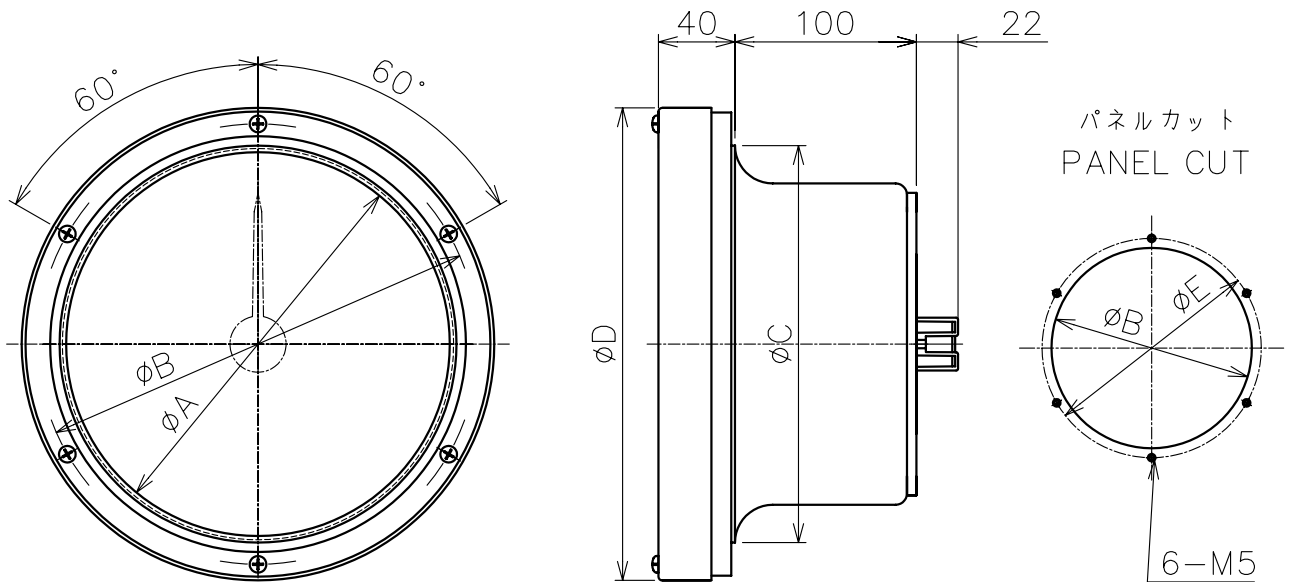

Wind Indicator

風向風速計

Receiver

受信器

NWD200

TYPE (型式)	A	B	C	D	E
NWD200L NWD200E	200	232	210	250	212

NWD200L : with illumination

NWD200E : without illumination