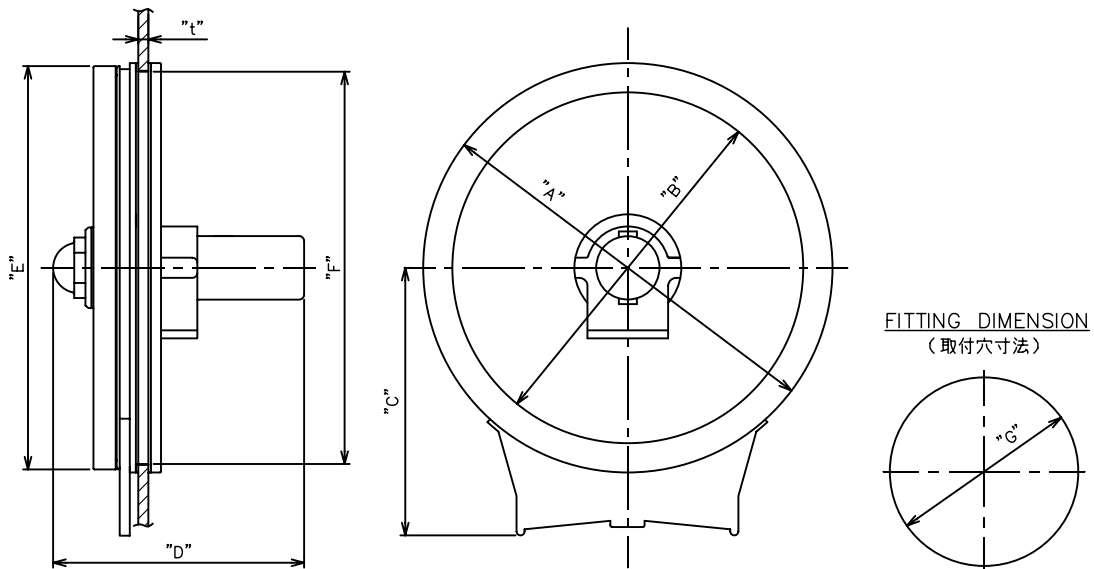

Clear View Screen

旋回窓

A Type

TYPE (形 式)	"A"	"B"	"C"	"D"	"E"	"F"
A-30E	350	300	235	240	325	327
A-35E	400	350	260	240	372	374

Clear View Screen (Gas Tighting)

旋回窓 (ガス密式)

AD Type

TYPE (形 式)	"A"	"B"	"C"	"D"	"E"	"F"	"G"
AD-30G	356	300	235	240	350	339	341
AD-35G	406	350	265	240	400	389	391