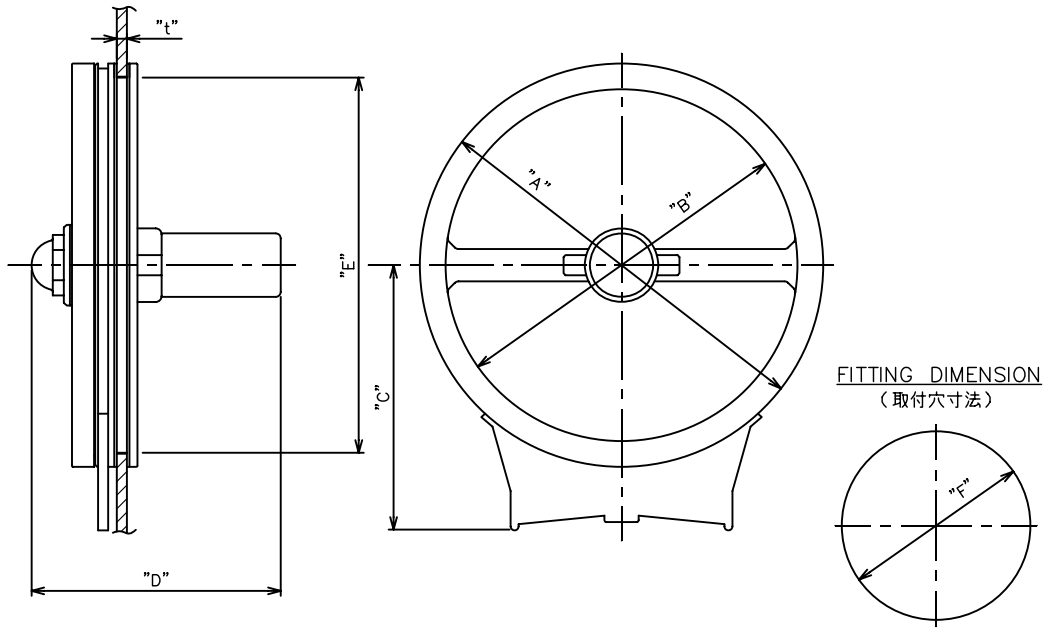

Clear View Screen

旋回窓

A Type

TYPE (形 式)	"A"	"B"	"C"	"D"	"E"	"F"
A-30E	350	300	235	240	325	327
A-35E	400	350	260	240	372	374

Clear View Screen (Gas Tighting)

旋回窓 (ガス密式)

AD Type

TYPE (形 式)	"A"	"B"	"C"	"D"	"E"	"F"	"G"
AD-30G	356	300	235	240	350	339	341
AD-35G	406	350	265	240	400	389	391