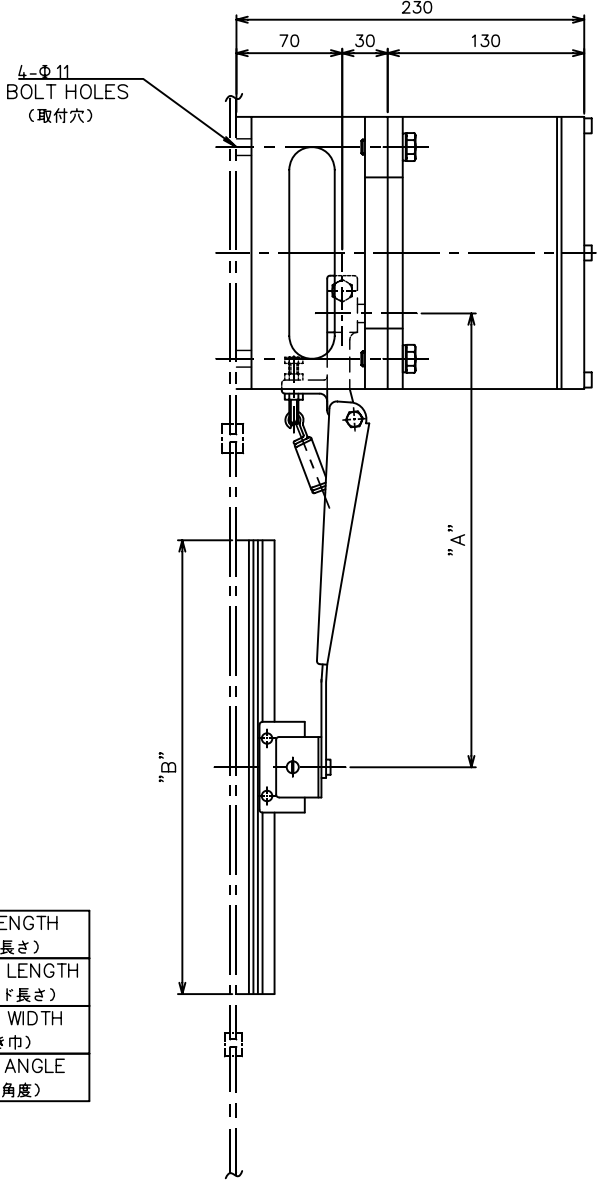

Electric Window Wiper (Swing Type)

電動ワイパ (扇式)

EWP-036 Series

"A"	ARM LENGTH (アーム長さ)
"B"	BLADE LENGTH (ブレード長さ)
"C"	CLEAR WIDTH (拭き巾)
"α"	SWING ANGLE (拭き角度)